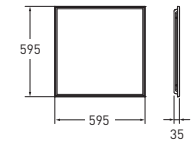

Dimension

Size : 595×595×35mm
Weight : 2kg

Size : 1195×295×35mm
Weight : 2kg

I Data

Shape	2x2	1x4
Wattage	36W	36W
Non Dimming	4000K ●	NFV60040WE1A 3800lm, 106lm/W
	6500K ●	NFV60060WE1A 3800lm, 106lm/W
Photometric Distribution		
cd/klm (l=-100%)	— C0, C180 — C90, C270	