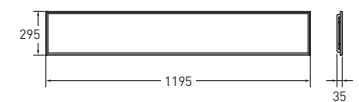

Low Glare
UGR19

Power Factor
0.9

Certification

RoHS

CISPR15

I Series Lineup

Specification

Rated Voltage	220-240V
Frequency	50/60Hz
Lifetime	50,000 hours
CRI	80
Ambient Temperature	5°C-35°C
Power Factor	0.9
Materials	Body: SPCC Frame: Aluminium Panel: PS
IP Rating	IP20
UGR	19

Dimension

Size : 595×595×35mm
Weight : 2kg

Size : 1195×295×35mm
Weight : 2kg

I Data

Shape	2x2	1x4
Wattage	36W	36W
Non Dimming	4000K ●	NFV60040WE1A 3800lm, 106lm/W
	6500K ●	NFV60060WE1A 3800lm, 106lm/W
Photometric Distribution		
cd/klm (l=-100%)	— C0, C180 — C90, C270	