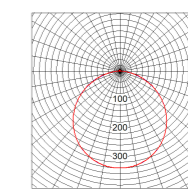

Dimension

Size : 595x595x35mm
Weight : 2kg

Size : 1195x295x35mm
Weight : 2kg

Size : 1195x595x35mm
Weight : 3kg

I Data

| Shape | 2x2 | | 1x4 | | 2x4 | | |
|-------------|------------|---------------------------------|---------------------------------|---------------------------------|---------------------------------|-------------------------------|-------------------------------|
| Wattage | 36W | 36W | 36W | 36W | 36W | 45W | |
| Type | Basic | High Efficacy | Basic | High Efficacy | High Efficacy | High Efficacy | |
| Non Dimming | 3000K ● | NNFC70600LE88 3900lm,108lm/W | NNFC70601LE88 4400lm,122lm/W | NNFC70620LE88 3900lm,108lm/W | NNFC70621LE88 4400lm,122lm/W | NNFC7064088 4500lm,125lm/W | NNFC7064188 6250lm,138lm/W |
| | 4000K ○ | NNFC70650LE88 3900lm,108lm/W | NNFC70651LE88 4400lm,122lm/W | NNFC70670LE88 3900lm,108lm/W | NNFC70671LE88 4400lm,122lm/W | NNFC7069088 4500lm,125lm/W | NNFC7069188 6250lm,138lm/W |
| | 6500K ● | NNFC70660LE88 3900lm,108lm/W | NNFC70661LE88 4400lm,122lm/W | NNFC70680LE88 3900lm,108lm/W | NNFC70681LE88 4400lm,122lm/W | NNFC7069588 4500lm,125lm/W | NNFC7069688 6250lm,138lm/W |

Photometric Distribution

cd/klm (l=100%)
— C0, C180
— C90, C270

Panasonic Lighting - Product Quality Testing

Learn more about Panasonic's successful installations

Please contact

<https://panasonic.net/electricworks/lighting/>