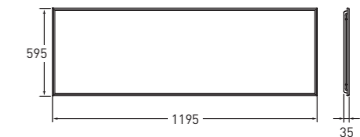

RoHS

I Series Lineup

Specification

| | |
|---------------------|---|
| Rated Voltage | 220-240V |
| Frequency | 50/60Hz |
| Lifetime | 50,000 hours |
| CRI | 80 |
| Ambient Temperature | 5°C-35°C |
| Power Factor | 0.9 |
| Materials | Body: SPCC Frame: Aluminium Panel: PS |
| IP Rating | IP20 |

Dimension

Size : 595x595x35mm
Weight : 2kg

Size : 1195x295x35mm
Weight : 2kg

Size : 1195x595x35mm
Weight : 3kg

I Data

| Shape | 2x2 | | 1x4 | | 2x4 | | |
|-------------|------------|---------------------------------|---------------------------------|---------------------------------|---------------------------------|-------------------------------|-------------------------------|
| Wattage | 36W | 36W | 36W | 36W | 36W | 45W | |
| Type | Basic | High Efficacy | Basic | High Efficacy | High Efficacy | High Efficacy | |
| Non Dimming | 3000K ● | NNFC70600LE88 3900lm,108lm/W | NNFC70601LE88 4400lm,122lm/W | NNFC70620LE88 3900lm,108lm/W | NNFC70621LE88 4400lm,122lm/W | NNFC7064088 4500lm,125lm/W | NNFC7064188 6250lm,138lm/W |
| | 4000K ○ | NNFC70650LE88 3900lm,108lm/W | NNFC70651LE88 4400lm,122lm/W | NNFC70670LE88 3900lm,108lm/W | NNFC70671LE88 4400lm,122lm/W | NNFC7069088 4500lm,125lm/W | NNFC7069188 6250lm,138lm/W |
| | 6500K ● | NNFC70660LE88 3900lm,108lm/W | NNFC70661LE88 4400lm,122lm/W | NNFC70680LE88 3900lm,108lm/W | NNFC70681LE88 4400lm,122lm/W | NNFC7069588 4500lm,125lm/W | NNFC7069688 6250lm,138lm/W |