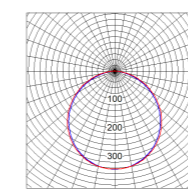

Dimension

Size : 595x595x35mm
Weight : 2kg

Size : 1195x295x35mm
Weight : 2kg

Size : 1195x595x35mm
Weight : 3kg

I Data

| Shape | 2x2 | | 1x4 | | 2x4 | | |
|-------------|------------|---------------------------------|---------------------------------|---------------------------------|---------------------------------|-------------------------------|-------------------------------|
| Wattage | 36W | 36W | 36W | 36W | 36W | 45W | |
| Type | Basic | High Efficacy | Basic | High Efficacy | High Efficacy | High Efficacy | |
| Non Dimming | 3000K ● | NNFC70600LE88 3900lm,108lm/W | NNFC70601LE88 4400lm,122lm/W | NNFC70620LE88 3900lm,108lm/W | NNFC70621LE88 4400lm,122lm/W | NNFC7064088 4500lm,125lm/W | NNFC7064188 6250lm,138lm/W |
| | 4000K ○ | NNFC70650LE88 3900lm,108lm/W | NNFC70651LE88 4400lm,122lm/W | NNFC70670LE88 3900lm,108lm/W | NNFC70671LE88 4400lm,122lm/W | NNFC7069088 4500lm,125lm/W | NNFC7069188 6250lm,138lm/W |
| | 6500K ● | NNFC70660LE88 3900lm,108lm/W | NNFC70661LE88 4400lm,122lm/W | NNFC70680LE88 3900lm,108lm/W | NNFC70681LE88 4400lm,122lm/W | NNFC7069588 4500lm,125lm/W | NNFC7069688 6250lm,138lm/W |

Photometric Distribution

cd/klm (l=100%)
— C0, C180
— C90, C270

Panasonic Lighting - Product Quality Testing

Learn more about Panasonic's successful installations

Please contact

<https://panasonic.net/electricworks/lighting/>