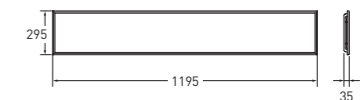

RoHS

I Series Lineup

Specification

| | |
|---------------------|---|
| Rated Voltage | 220-240V |
| Frequency | 50/60Hz |
| Lifetime | 50,000 hours |
| CRI | 80 |
| Ambient Temperature | 5°C-35°C |
| Power Factor | 0.9 |
| Materials | Body: SPCC Frame: Aluminium Panel: PS |
| IP Rating | IP20 |

Dimension

Size : 595x595x35mm
Weight : 2kg

Size : 1195x295x35mm
Weight : 2kg

Size : 1195x595x35mm
Weight : 3kg

I Data

| Shape | 2x2 | | 1x4 | | 2x4 | | |
|-------------|------------|---------------------------------|---------------------------------|---------------------------------|---------------------------------|-------------------------------|-------------------------------|
| Wattage | 36W | 36W | 36W | 36W | 36W | 45W | |
| Type | Basic | High Efficacy | Basic | High Efficacy | High Efficacy | High Efficacy | |
| Non Dimming | 3000K ● | NNFC70600LE88 3900lm,108lm/W | NNFC70601LE88 4400lm,122lm/W | NNFC70620LE88 3900lm,108lm/W | NNFC70621LE88 4400lm,122lm/W | NNFC7064088 4500lm,125lm/W | NNFC7064188 6250lm,138lm/W |
| | 4000K ○ | NNFC70650LE88 3900lm,108lm/W | NNFC70651LE88 4400lm,122lm/W | NNFC70670LE88 3900lm,108lm/W | NNFC70671LE88 4400lm,122lm/W | NNFC7069088 4500lm,125lm/W | NNFC7069188 6250lm,138lm/W |
| | 6500K ● | NNFC70660LE88 3900lm,108lm/W | NNFC70661LE88 4400lm,122lm/W | NNFC70680LE88 3900lm,108lm/W | NNFC70681LE88 4400lm,122lm/W | NNFC7069588 4500lm,125lm/W | NNFC7069688 6250lm,138lm/W |