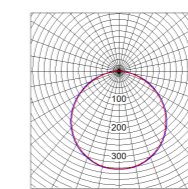

Dimension

Size : 595x595x35mm
Weight : 2kg

Size : 1195x295x35mm
Weight : 2kg

Size : 1195x595x35mm
Weight : 3kg

I Data

| Shape | 2x2 | | 1x4 | | 2x4 | | |
|-------------|------------|---------------------------------|---------------------------------|---------------------------------|---------------------------------|-------------------------------|-------------------------------|
| Wattage | 36W | 36W | 36W | 36W | 36W | 45W | |
| Type | Basic | High Efficacy | Basic | High Efficacy | High Efficacy | High Efficacy | |
| Non Dimming | 3000K ● | NNFC70600LE88 3900lm,108lm/W | NNFC70601LE88 4400lm,122lm/W | NNFC70620LE88 3900lm,108lm/W | NNFC70621LE88 4400lm,122lm/W | NNFC7064088 4500lm,125lm/W | NNFC7064188 6250lm,138lm/W |
| | 4000K ○ | NNFC70650LE88 3900lm,108lm/W | NNFC70651LE88 4400lm,122lm/W | NNFC70670LE88 3900lm,108lm/W | NNFC70671LE88 4400lm,122lm/W | NNFC7069088 4500lm,125lm/W | NNFC7069188 6250lm,138lm/W |
| | 6500K ● | NNFC70660LE88 3900lm,108lm/W | NNFC70661LE88 4400lm,122lm/W | NNFC70680LE88 3900lm,108lm/W | NNFC70681LE88 4400lm,122lm/W | NNFC7069588 4500lm,125lm/W | NNFC7069688 6250lm,138lm/W |

Photometric Distribution

cd/klm (l=100%)
— C0, C180
— C90, C270

Panasonic Lighting - Product Quality Testing

Learn more about Panasonic's successful installations

Please contact

<https://panasonic.net/electricworks/lighting/>