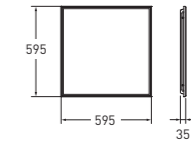

RoHS

I Series Lineup

Specification

| | |
|---------------------|---|
| Rated Voltage | 220-240V |
| Frequency | 50/60Hz |
| Lifetime | 50,000 hours |
| CRI | 80 |
| Ambient Temperature | 5°C-35°C |
| Power Factor | 0.9 |
| Materials | Body: SPCC Frame: Aluminium Panel: PS |
| IP Rating | IP20 |

Dimension

Size : 595x595x35mm
Weight : 2kg

Size : 1195x295x35mm
Weight : 2kg

Size : 1195x595x35mm
Weight : 3kg

I Data

| Shape | 2x2 | | 1x4 | | 2x4 | | |
|-------------|------------|---------------------------------|---------------------------------|---------------------------------|---------------------------------|-------------------------------|-------------------------------|
| Wattage | 36W | 36W | 36W | 36W | 36W | 45W | |
| Type | Basic | High Efficacy | Basic | High Efficacy | High Efficacy | High Efficacy | |
| Non Dimming | 3000K ● | NNFC70600LE88 3900lm,108lm/W | NNFC70601LE88 4400lm,122lm/W | NNFC70620LE88 3900lm,108lm/W | NNFC70621LE88 4400lm,122lm/W | NNFC7064088 4500lm,125lm/W | NNFC7064188 6250lm,138lm/W |
| | 4000K ○ | NNFC70650LE88 3900lm,108lm/W | NNFC70651LE88 4400lm,122lm/W | NNFC70670LE88 3900lm,108lm/W | NNFC70671LE88 4400lm,122lm/W | NNFC7069088 4500lm,125lm/W | NNFC7069188 6250lm,138lm/W |
| | 6500K ● | NNFC70660LE88 3900lm,108lm/W | NNFC70661LE88 4400lm,122lm/W | NNFC70680LE88 3900lm,108lm/W | NNFC70681LE88 4400lm,122lm/W | NNFC7069588 4500lm,125lm/W | NNFC7069688 6250lm,138lm/W |