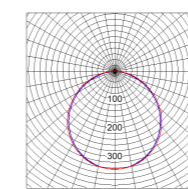

cd/klm (I=100%)
— C0, C180
— C90, C270

*2x4 is as same as Big Panel (1G)