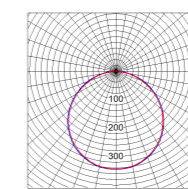

cd/klm (I=100%)
— C0, C180
— C90, C270

*2x4 is as same as Big Panel (1G)