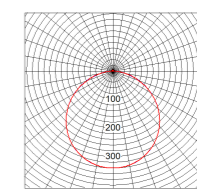

cd/klm (I=100%)
— C0, C180
— C90, C270

*2x4 is as same as Big Panel (1G)